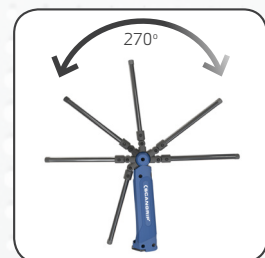

SLIM

3-in-1 slim light

The ultra-thin, compact design of only $\varnothing 9\text{mm}$ allows inspection in even the most inaccessible and narrow work areas. This makes the SLIM ideal for very demanding and difficult inspection jobs.

The new SLIM light is designed with a 100% foldable body. When fully folded the lamp can be used as a traditional hand-held work light. In folded position, the SLIM is reduced to pocket size - compact and portable to take with you everywhere.

The powerful 100 lumen spot light of the SLIM provides you with a flashlight function. As a unique feature, which has never been seen before, SLIM can be used as flashlight when the lamp is folded, providing a powerful flashlight with a handy, firm grip.

- 3-in-1: inspection light, work light and flashlight in one lamp
- Extremely powerful illumination up to 500 lumen with a powerful flashlight function
- Ultra slim and compact design
- Strong built-in magnet and hook for flexible positioning
- Choose between 2 light settings (50% or 100%) for maximized operating time

TECHNICAL SPECIFICATIONS

COB LED/Spot: High power LED

Step 1/2

400/800 lux@0.5m

Spot: 4800 lux@0.5m

250/500 lumen

Spot: 100 lumen

2.5h/5h operating time

4.5h charging time

3.8V/2800 mAh Li-ion

IP30

SLIM

Item no. 03.5612

EAN: 5708997356128

EU DESIGN PATENT