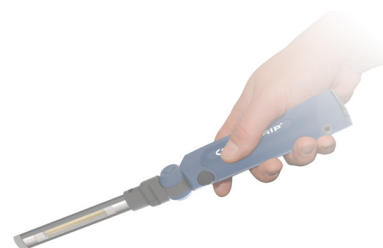

SLIM

3-in-1 slim light

The ultra-thin, compact design of only $\varnothing 9\text{mm}$ allows inspection in even the most inaccessible and narrow work areas. This makes the SLIM ideal for very demanding and difficult inspection jobs.

The new SLIM light is designed with a 100% foldable body. When fully folded the lamp can be used as a traditional hand-held work light. In folded position, the SLIM is reduced to pocket size - compact and portable to take with you everywhere.

The powerful 100 lumen spot light of the SLIM provides you with a flashlight function. As a unique feature, which has never been seen before, SLIM can be used as flashlight when the lamp is folded, providing a powerful flashlight with a handy, firm grip.

- 3-in-1: inspection light, work light and flashlight in one lamp
- Extremely powerful illumination up to 500 lumen with a powerful flashlight function
- Ultra slim and compact design
- Strong built-in magnet and hook for flexible positioning
- Choose between 2 light settings (50% or 100%) for maximized operating time

TECHNICAL SPECIFICATIONS

COB LED/Spot: High power LED

Step 1/2

400/800 lux@0.5m

Spot: 4800 lux@0.5m

250/500 lumen

Spot: 100 lumen

2.5h/5h operating time

4.5h charging time

3.8V/2800 mAh Li-ion

IP30

SLIM

Item no. 03.5612

EAN: 5708997356128

EU DESIGN PATENT