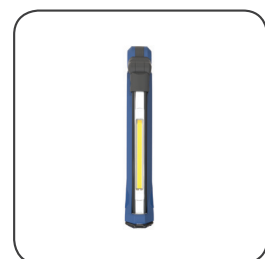

SLIM

3-in-1 slim light

The ultra-thin, compact design of only $\varnothing 9\text{mm}$ allows inspection in even the most inaccessible and narrow work areas. This makes the SLIM ideal for very demanding and difficult inspection jobs.

The new SLIM light is designed with a 100% foldable body. When fully folded the lamp can be used as a traditional hand-held work light. In folded position, the SLIM is reduced to pocket size - compact and portable to take with you everywhere.

The powerful 100 lumen spot light of the SLIM provides you with a flashlight function. As a unique feature, which has never been seen before, SLIM can be used as flashlight when the lamp is folded, providing a powerful flashlight with a handy, firm grip.

- 3-in-1: inspection light, work light and flashlight in one lamp
- Extremely powerful illumination up to 500 lumen with a powerful flashlight function
- Ultra slim and compact design
- Strong built-in magnet and hook for flexible positioning
- Choose between 2 light settings (50% or 100%) for maximized operating time

TECHNICAL SPECIFICATIONS

COB LED/Spot: High power LED

Step 1/2

400/800 lux@0.5m

Spot: 4800 lux@0.5m

250/500 lumen

Spot: 100 lumen

2.5h/5h operating time

4.5h charging time

3.8V/2800 mAh Li-ion

IP30

SLIM

Item no. 03.5612

EAN: 5708997356128

EU DESIGN PATENT