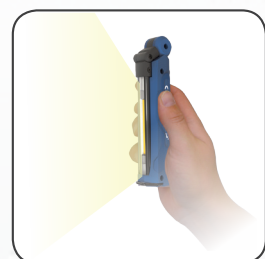

SLIM

3-in-1 slim light

The ultra-thin, compact design of only $\varnothing 9\text{mm}$ allows inspection in even the most inaccessible and narrow work areas. This makes the SLIM ideal for very demanding and difficult inspection jobs.

The new SLIM light is designed with a 100% foldable body. When fully folded the lamp can be used as a traditional hand-held work light. In folded position, the SLIM is reduced to pocket size - compact and portable to take with you everywhere.

The powerful 100 lumen spot light of the SLIM provides you with a flashlight function. As a unique feature, which has never been seen before, SLIM can be used as flashlight when the lamp is folded, providing a powerful flashlight with a handy, firm grip.

- 3-in-1: inspection light, work light and flashlight in one lamp
- Extremely powerful illumination up to 500 lumen with a powerful flashlight function
- Ultra slim and compact design
- Strong built-in magnet and hook for flexible positioning
- Choose between 2 light settings (50% or 100%) for maximized operating time

TECHNICAL SPECIFICATIONS

COB LED/Spot: High power LED

Step 1/2

400/800 lux@0.5m

Spot: 4800 lux@0.5m

250/500 lumen

Spot: 100 lumen

2.5h/5h operating time

4.5h charging time

3.8V/2800 mAh Li-ion

IP30

SLIM

Item no. 03.5612

EAN: 5708997356128

EU DESIGN PATENT