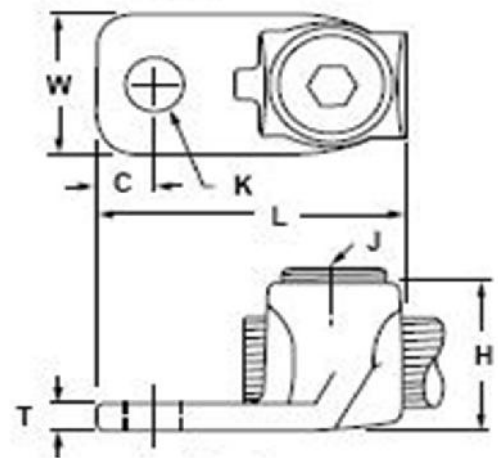

## Copper Terminal Lug - TL500

Drawn - SD

Approved - KM

Material - Cast Bronze

Title - Copper Terminal Lugs

Part Number	Wire Range Max	Wire Range Min	L	W	H	T	C	K	J
TL500	500 MCM	4/0 STR	2.986	1.375	1.456	0.303	0.750	0.525	3/8