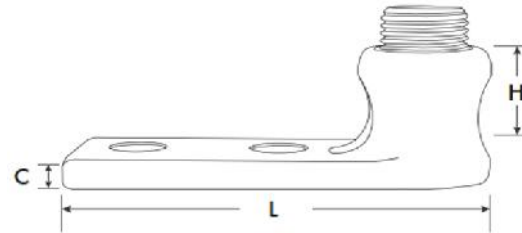

Cast Bronze Terminal Lug - TL-L2 Series

Drawn - SD

Approved - KM

Material - Cast Bronze

Title - Cast Bronze Terminal Lugs TL-L2 Series

Part Number	Wire Range Max	Wire Range Min	A	B	C	L	W	H
TL1/0-L2	1/0 STR	4 SOL	0.388	1.908	0.183	2.670	0.775	0.895
TL250-L2	250 MCM	1/0 AWG	0.713	3.375	0.283	4.473	1.994	1.102
TL500-L2	500 MCM	300 MCM	0.625	3.000	0.344	4.500	1.375	2.154
TL1000-L2	1000 MCM	750 MCM	0.625	3.000	0.500	4.875	1.875	2.887