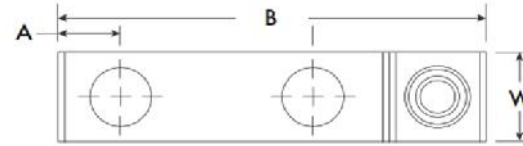

Cast Bronze Terminal Lug - TL250-L2

Drawn - SD

Approved - KM

Material - Cast Bronze

Title - Cast Bronze Terminal Lugs

Part Number	Wire Range Max	Wire Range Min	A	B	C	L	W	H
TL250-L2	250 MCM	1/0 AWG	0.713	3.375	0.283	4.473	1.994	1.102