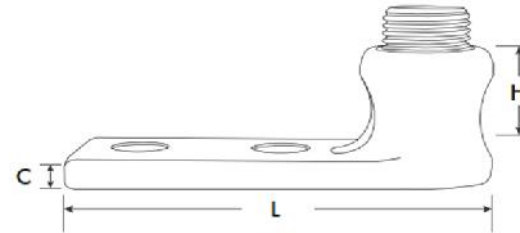

Cast Bronze Terminal Lug - TL250-L2

Drawn - SD

Approved - KM

Material - Cast Bronze

Title - Cast Bronze Terminal Lugs

Part Number	Wire Range Max	Wire Range Min	A	B	C	L	W	H
TL250-L2	250 MCM	1/0 AWG	0.713	3.375	0.283	4.473	1.994	1.102