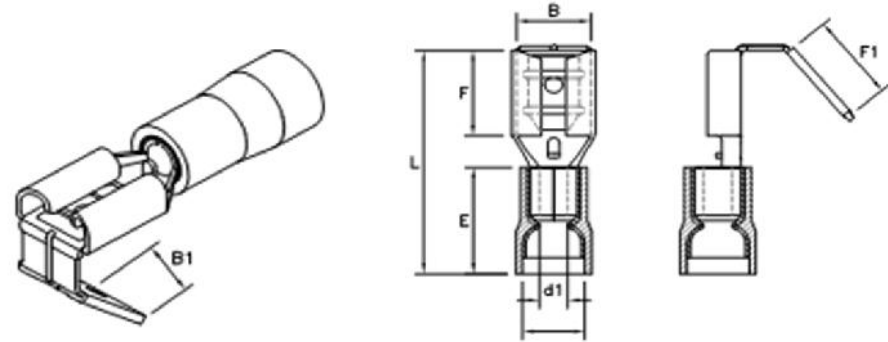

Vinyl Insulated Piggybacks

Drawn - SD

Approved - KM

Material - Brass / Vinyl Insulation

Title - Vinyl Insulated Piggybacks

Part Number	Wire Range	Insulated Color	Electrical Rating Max	B	B1	F	F1	L	E	D	d1
P22-250-3V	22-18 AWG	RED	75C / 300 VOLTS	0.2598	0.2499	0.3149	0.3228	0.8267	0.3937	0.1692	0.0669
P16-250-3V	16-14 AWG	BLUE	75C / 300 VOLTS	0.2598	0.2499	0.3149	0.3228	0.8267	0.3937	0.1968	0.0905