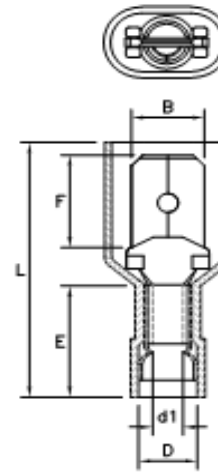

Nylon Fully Insulated Male Disconnects

Drawn - SD

Approved - KM

Material - Brass / Nylon Insulation

Title - Nylon Fully Insulated Male Disconnects

Part Number	Wire Range	Insulated Color	Electrical Rating Max	B	F	L	E	D	d1
IM22-250-3N	22-18 AWG	RED	105C / 600V	0.2499	0.3110	0.9251	0.4133	0.1653	0.0669
IM16-250-3N	16-14 AWG	BLUE	105C / 600V	0.2499	0.3110	0.9251	0.4133	0.1929	0.0905
IM12-250-3N	12-10 AWG	YELLOW	105C / 600V	0.2499	0.3110	1.0629	0.5118	0.2559	0.1338