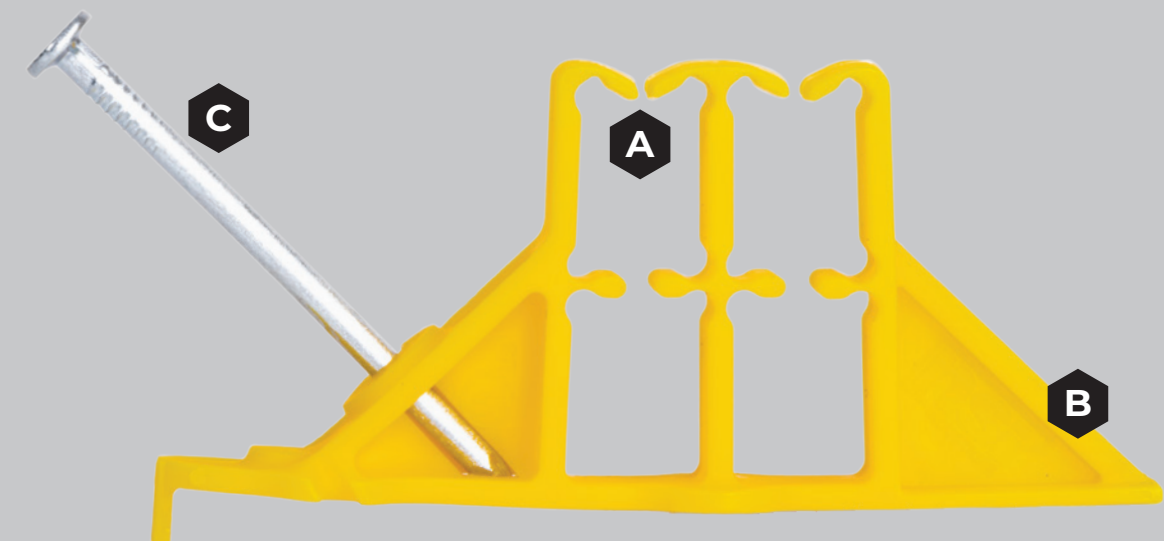

PART NUMBER	COLOR	OPENING	PACK SIZE	UPC NUMBER
CLIP MOUNTS				
GRP-CM492WT	White	0.48" x 0.20"	100	662381998606
GRP-CM736WT	White	0.736" x 0.315"	100	662381998590
GRP-CM335WT	White	0.30" x 0.17"	100	662381998576
GRP-CM391GY	Grey	0.374" x 0.34"	100	662381998583

PART NUMBER	COLOR	SLOT WIDTH	PACK SIZE	UPC NUMBER
MASONRY PUSH MOUNT				
GRP-MPM1B	Black	0.39"	100	662381998835

PART NUMBER	COLOR	OPENING	PACK SIZE	UPC NUMBER
CABLE CLAMPS				
GRP-C125B	Black	0.125" Dia	100	662381998637
GRP-C125N	Natural	0.125" Dia	100	662381998644
GRP-C250B	Black	0.250" Dia	100	662381998675
GRP-C250N	Natural	0.250" Dia	100	662381998682
GRP-CH250B	Black	0.250" Dia	100	662381998743
GRP-CH250N	Natural	0.250" Dia	100	662381998750
GRP-CH5B	Black	0.5" Dia	100	662381998781
GRP-CH5N	Natural	0.5" Dia	100	662381998798

EASY-STACK® CABLE STACKER

Additional Cable Management Product Available

INCREASE YOUR PRODUCTIVITY

Versatile and easy to use, Easy-Stack Cable Stacker is the perfect solution for a variety of applications. Install with a nail, staple or screw into wood or metal studs.

- **A** Cables are self-securing – no snap to close.
- **B** Strong enough to be installed and re-installed as needed.
- **C** Can be installed with a nail, staple or screw (included) for application into wood or metal studs.

PART #	PRODUCT TYPE	PACK QTY	UPC
ES-YL-100	Pouch	100	662381014078
ES-YL-25	Pouch	25	662381014061