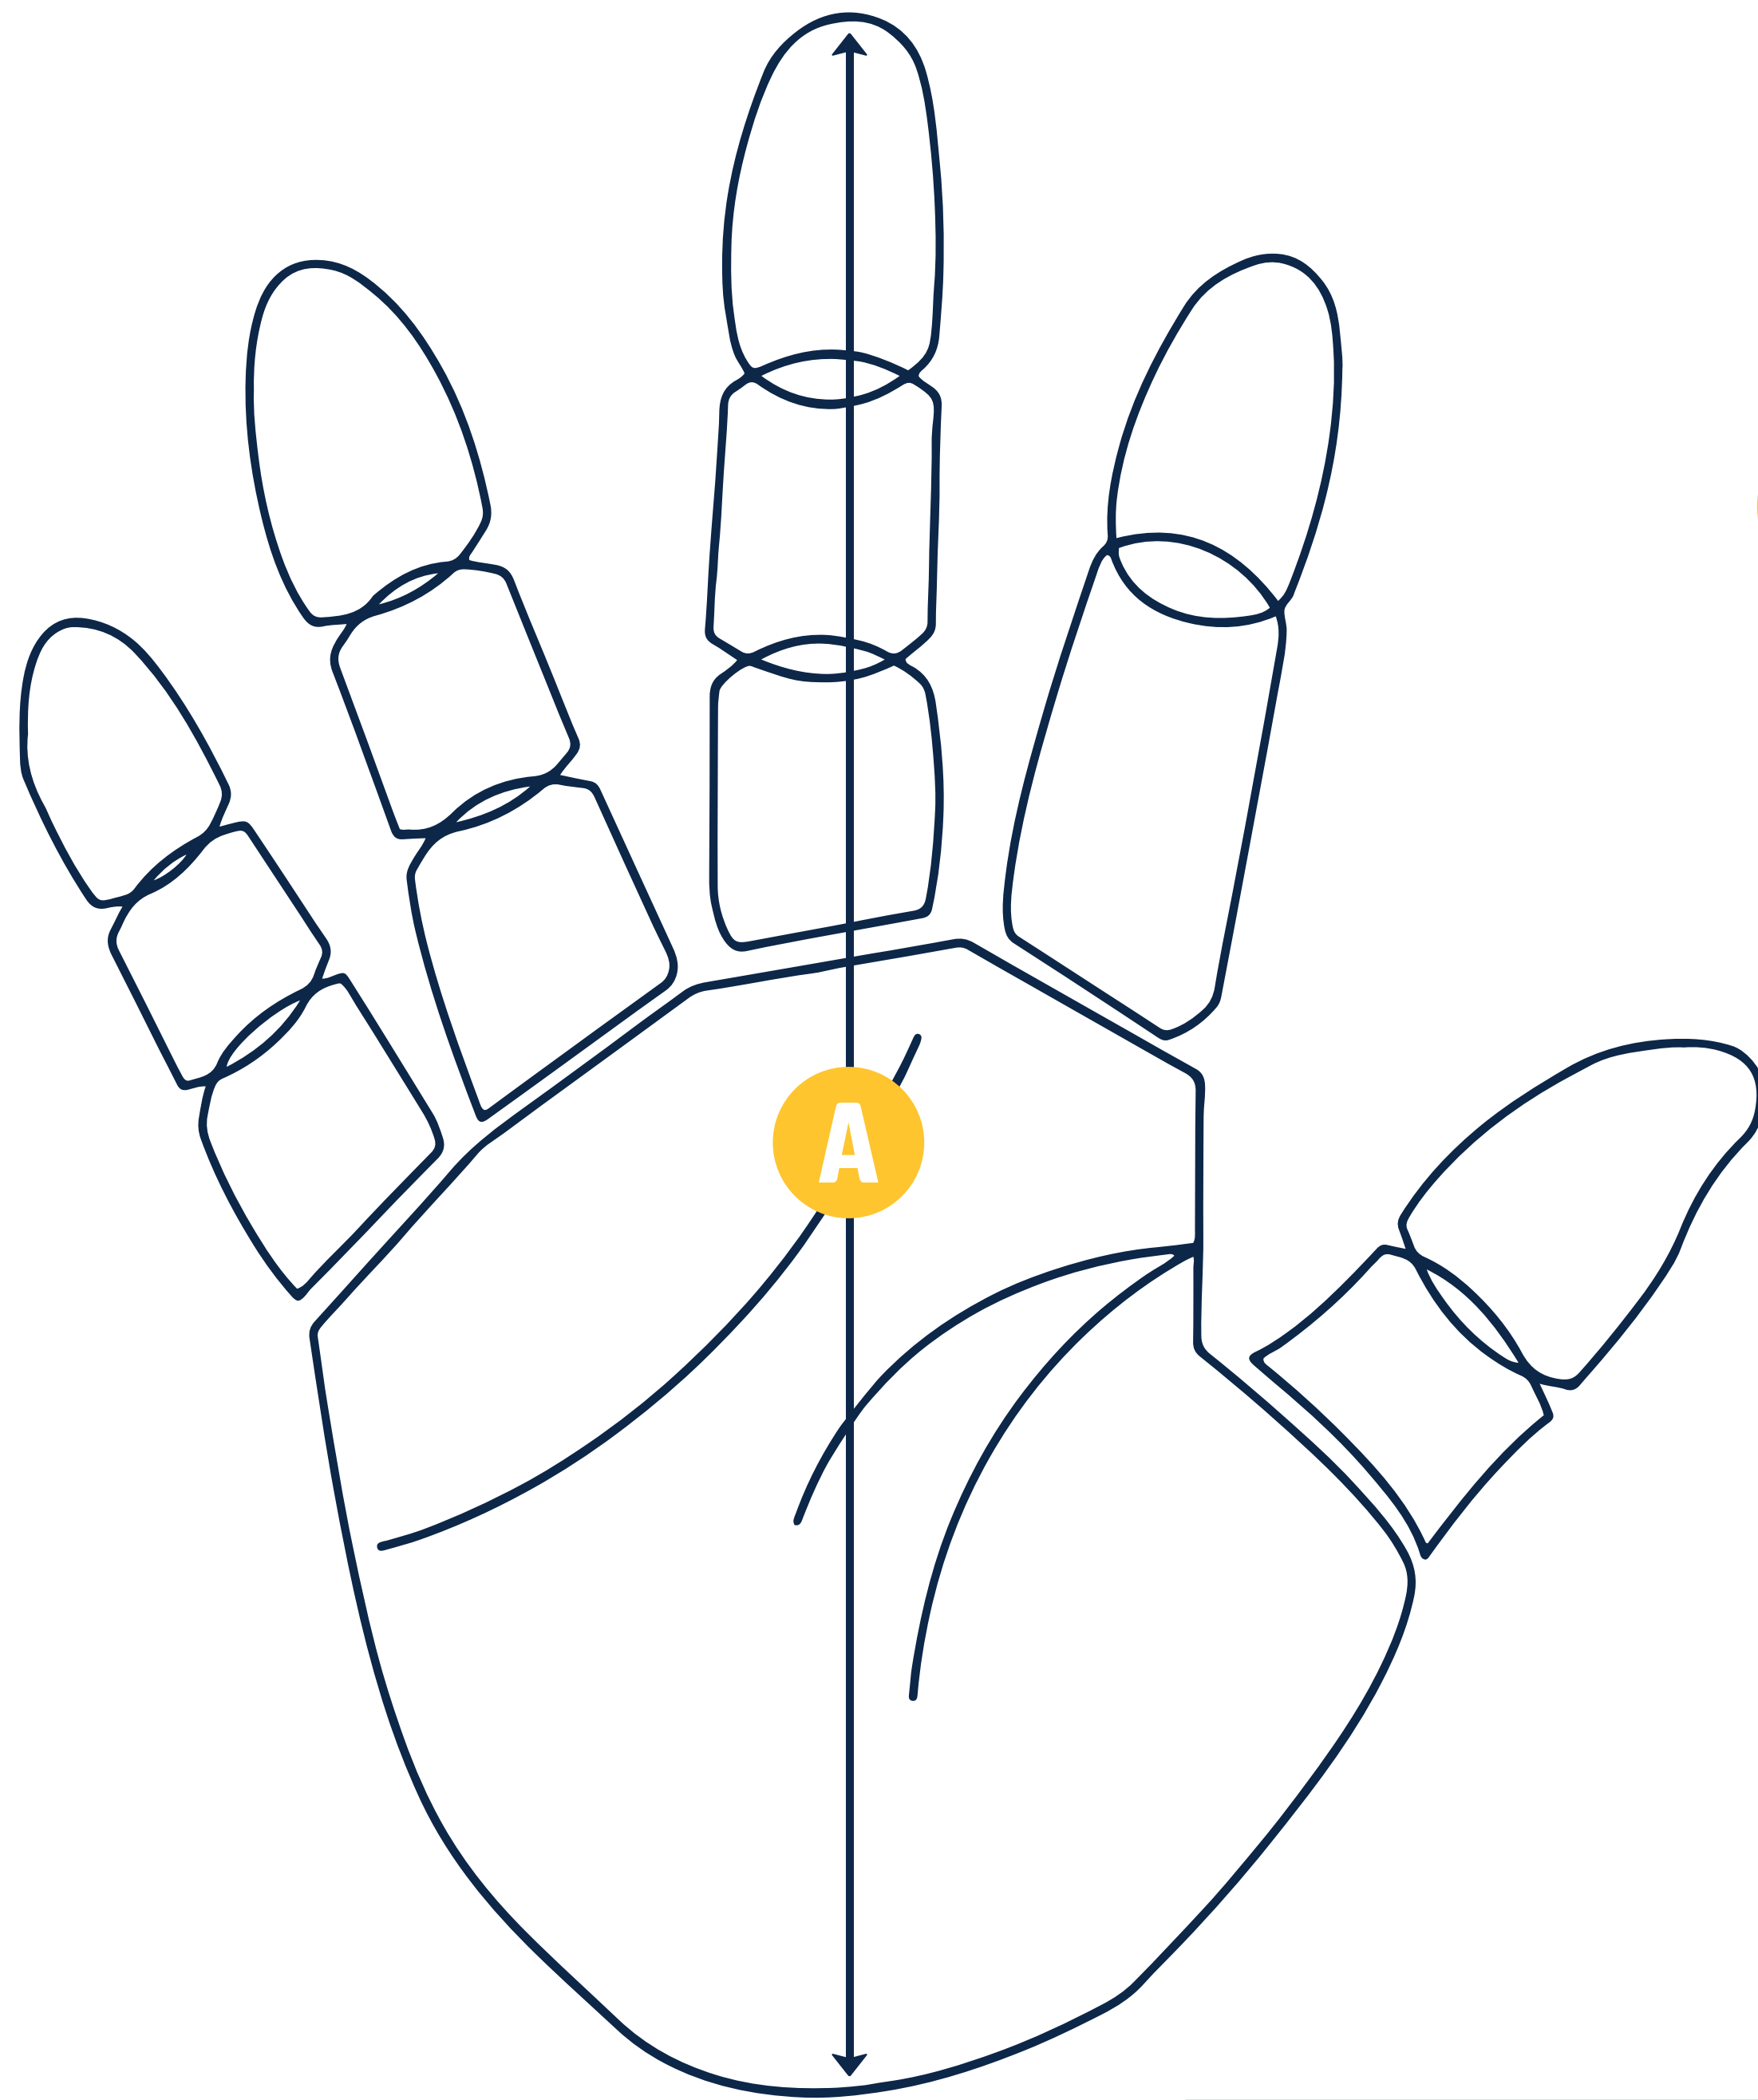

SIZE SELECTION GUIDE

SAFETY GLOVES

HOW TO MEASURE

HAND HEIGHT

Measure from your wrist to the top of your middle finger.

***Measurements refer to hand size, not glove dimensions. Please use measurement guide and choose size accordingly.

SIZE CHART (GLOVES)

SIZE	MEDIUM	LARGE	X-LARGE
HAND HEIGHT***	8" 20.32cm	9" 22.86cm	10" 25.4cm