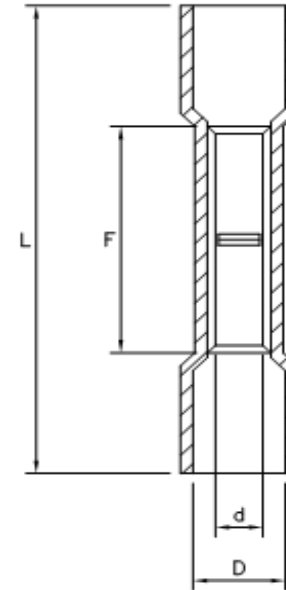

Nylon Butt Connectors

Drawn - SD

Approved - KM

Material - Copper Tube / Nylon Insulation

Title - Nylon Butt Connectors

Part Number	Wire Range	Insulated Color	Electrical Rating Max	L	F	d	D
B22-N	22-18 AWG	Red	105C / 600V	0.787	0.472	0.039	0.091
B16-N	16-14 AWG	Blue	105C / 600V	1.024	0.591	0.063	0.161
B12-N	12-10 AWG	Yellow	105C / 600V	1.102	0.591	0.142	0.256