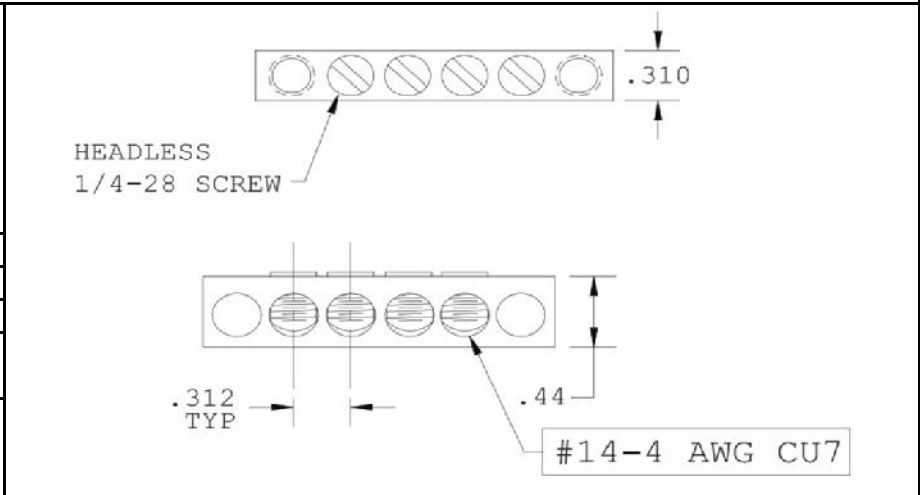

Copper Neutral Bars - 4C-14(616)

Drawn - SD
Approved - KM
Material - Copper Bar / Steel Screws
Title - Copper Neutral Bar

Part Number	Wire Range	L	W	H	Hole Spacing	Screw Size
4C-14(616)	4-14 AWG	1.9400	0.3100	0.4400	0.3120	1/4-28