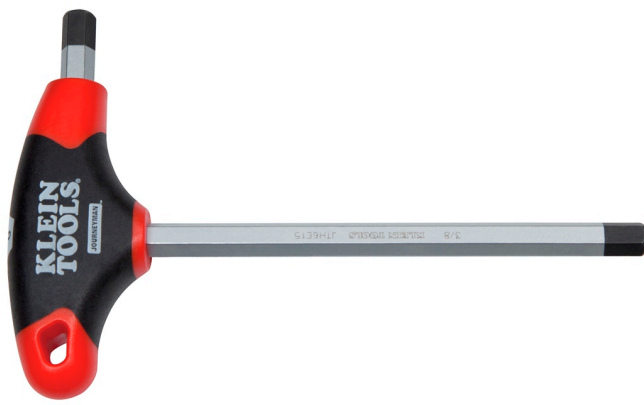

5/16-Inch Hex Key with Journeyman T-Handle, 9-Inch

T-Handle design delivers maximum power. Soft touch grips for maximum control and comfort. Sizes laser etched on blade.

Specifications

Hex Size:

5/16"

Blade Length:

9" (22.9 cm)

Weight:

0.35 oz (9.9 g)