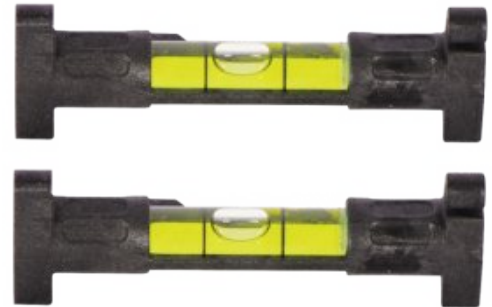

## 3" Structo-Cast® Line Level - 2 Pack

**Model #:** 585  
**UPC:** #049448585007

Two is better than one! These 3" line levels' lightweight design reduces line sag, for an accurate reading every time. They are also highly durable thanks to their impact-resistant Structo-Cast® construction and feature unrestricted hooks that allow for easy movement.

### PRODUCT DETAILS

**Models:** 575 3" Structo-Cast® Line Level, 585 3" Structo-Cast® Line Level - 2 Pack

- Durable level vial is impact resistant
- Lightweight construction reduces line sag
- Unrestricted hooks allows for easy movement on line
- Use for masonry, landscape and sheet metal work

### APPLICATION

Johnson's Structo-Cast® line level is a versatile tool for handymen and homeowners. It's an easy leveling solution for masonry, plumbing, landscape, sheet metal work and more!