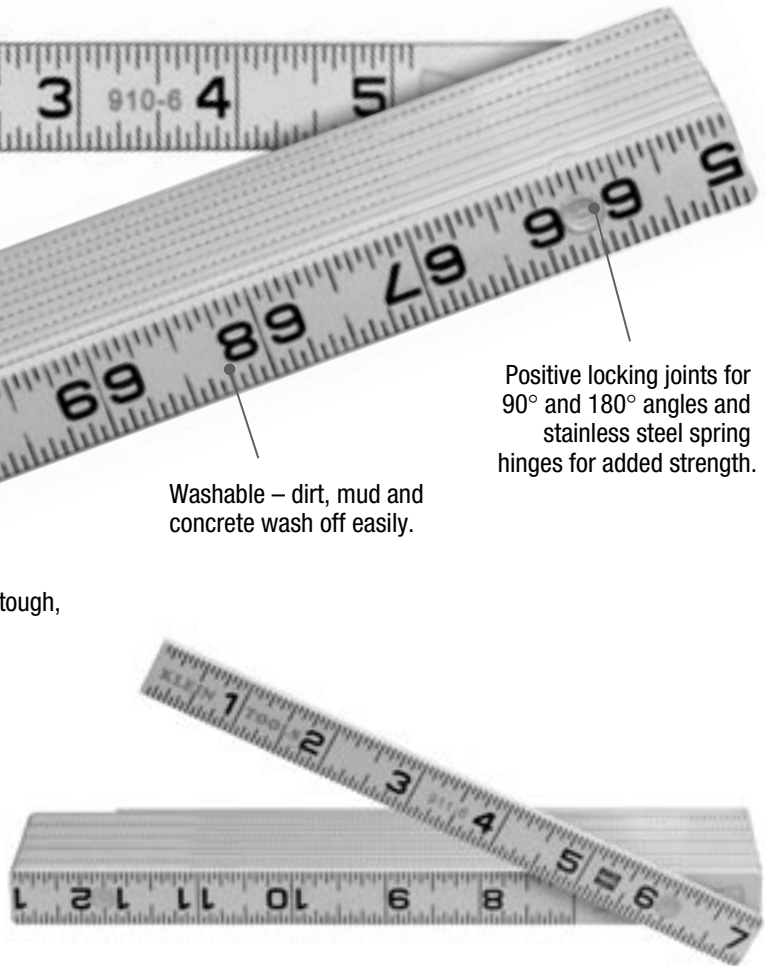

FIBERGLASS FOLDING RULES

**KLEIN
TOOLS®**

Fiberglass Folding Rules

KLEIN TOOLS

For Professionals... Since 1857®

Two Fiberglass Folding Rules Built To Last

Built to withstand the rigors of the worksite, Klein Fiberglass Folding Rules really measure up. These 6' flexible folding rules are constructed of tough nylon reinforced with glass fibers for durability and resistance to weather, abrasion, and most chemicals.

Features

Engraved on both sides and both edges, graduations to 1/16ths.

Easy-to-read black boldface markings on yellow, with red stud center markings every 16 inches.

Waterproof – will not warp or peel in wet weather.

Positive locking joints for 90° and 180° angles and stainless steel spring hinges for added strength.

Washable – dirt, mud and concrete wash off easily.

Constructed of tough, flexible nylon.

6-foot inside flat-reading rule.

⚠ WARNINGS: Always wear approved eye protection.

Made in Switzerland

Available in outside reading Cat. No. 911-6.

Ordering Information

	Cat. No.	UPC No. 0-92644+	Description	Reading	Length
NEW!	910-6	86311-0	Fiberglass Folding Rule	inside	6' (183 cm)
NEW!	911-6	86312-7	Fiberglass Folding Rule	outside	6' (183 cm)
	900-6	86300-4	Wood Folding Rule	inside	6' (183 cm)
	901-6	86305-9	Wood Folding Rule	outside	6' (183 cm)
	905-6	86310-3	Wood Folding Rule with Extension	outside	6' (183 cm)