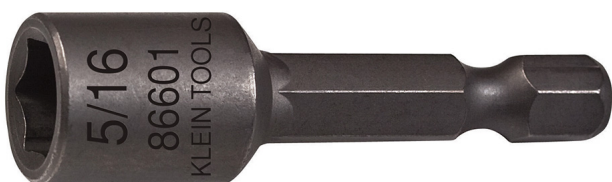

## 5/16-Inch Magnetic Hex Drivers, 3-Pack

Klein Tools Magnetic Hex Drivers are designed for driving sheet metal screws. They feature strong Rare Earth magnets that provide maximum holding power. These 5/16-Inch Magnetic Hex Drivers come in a pack of 3 drivers.

### Specifications

<b>Overall Length:</b>	1.75" (4.5 cm)	<b>Weight:</b>	2.2 oz (64 g)
------------------------	----------------	----------------	---------------